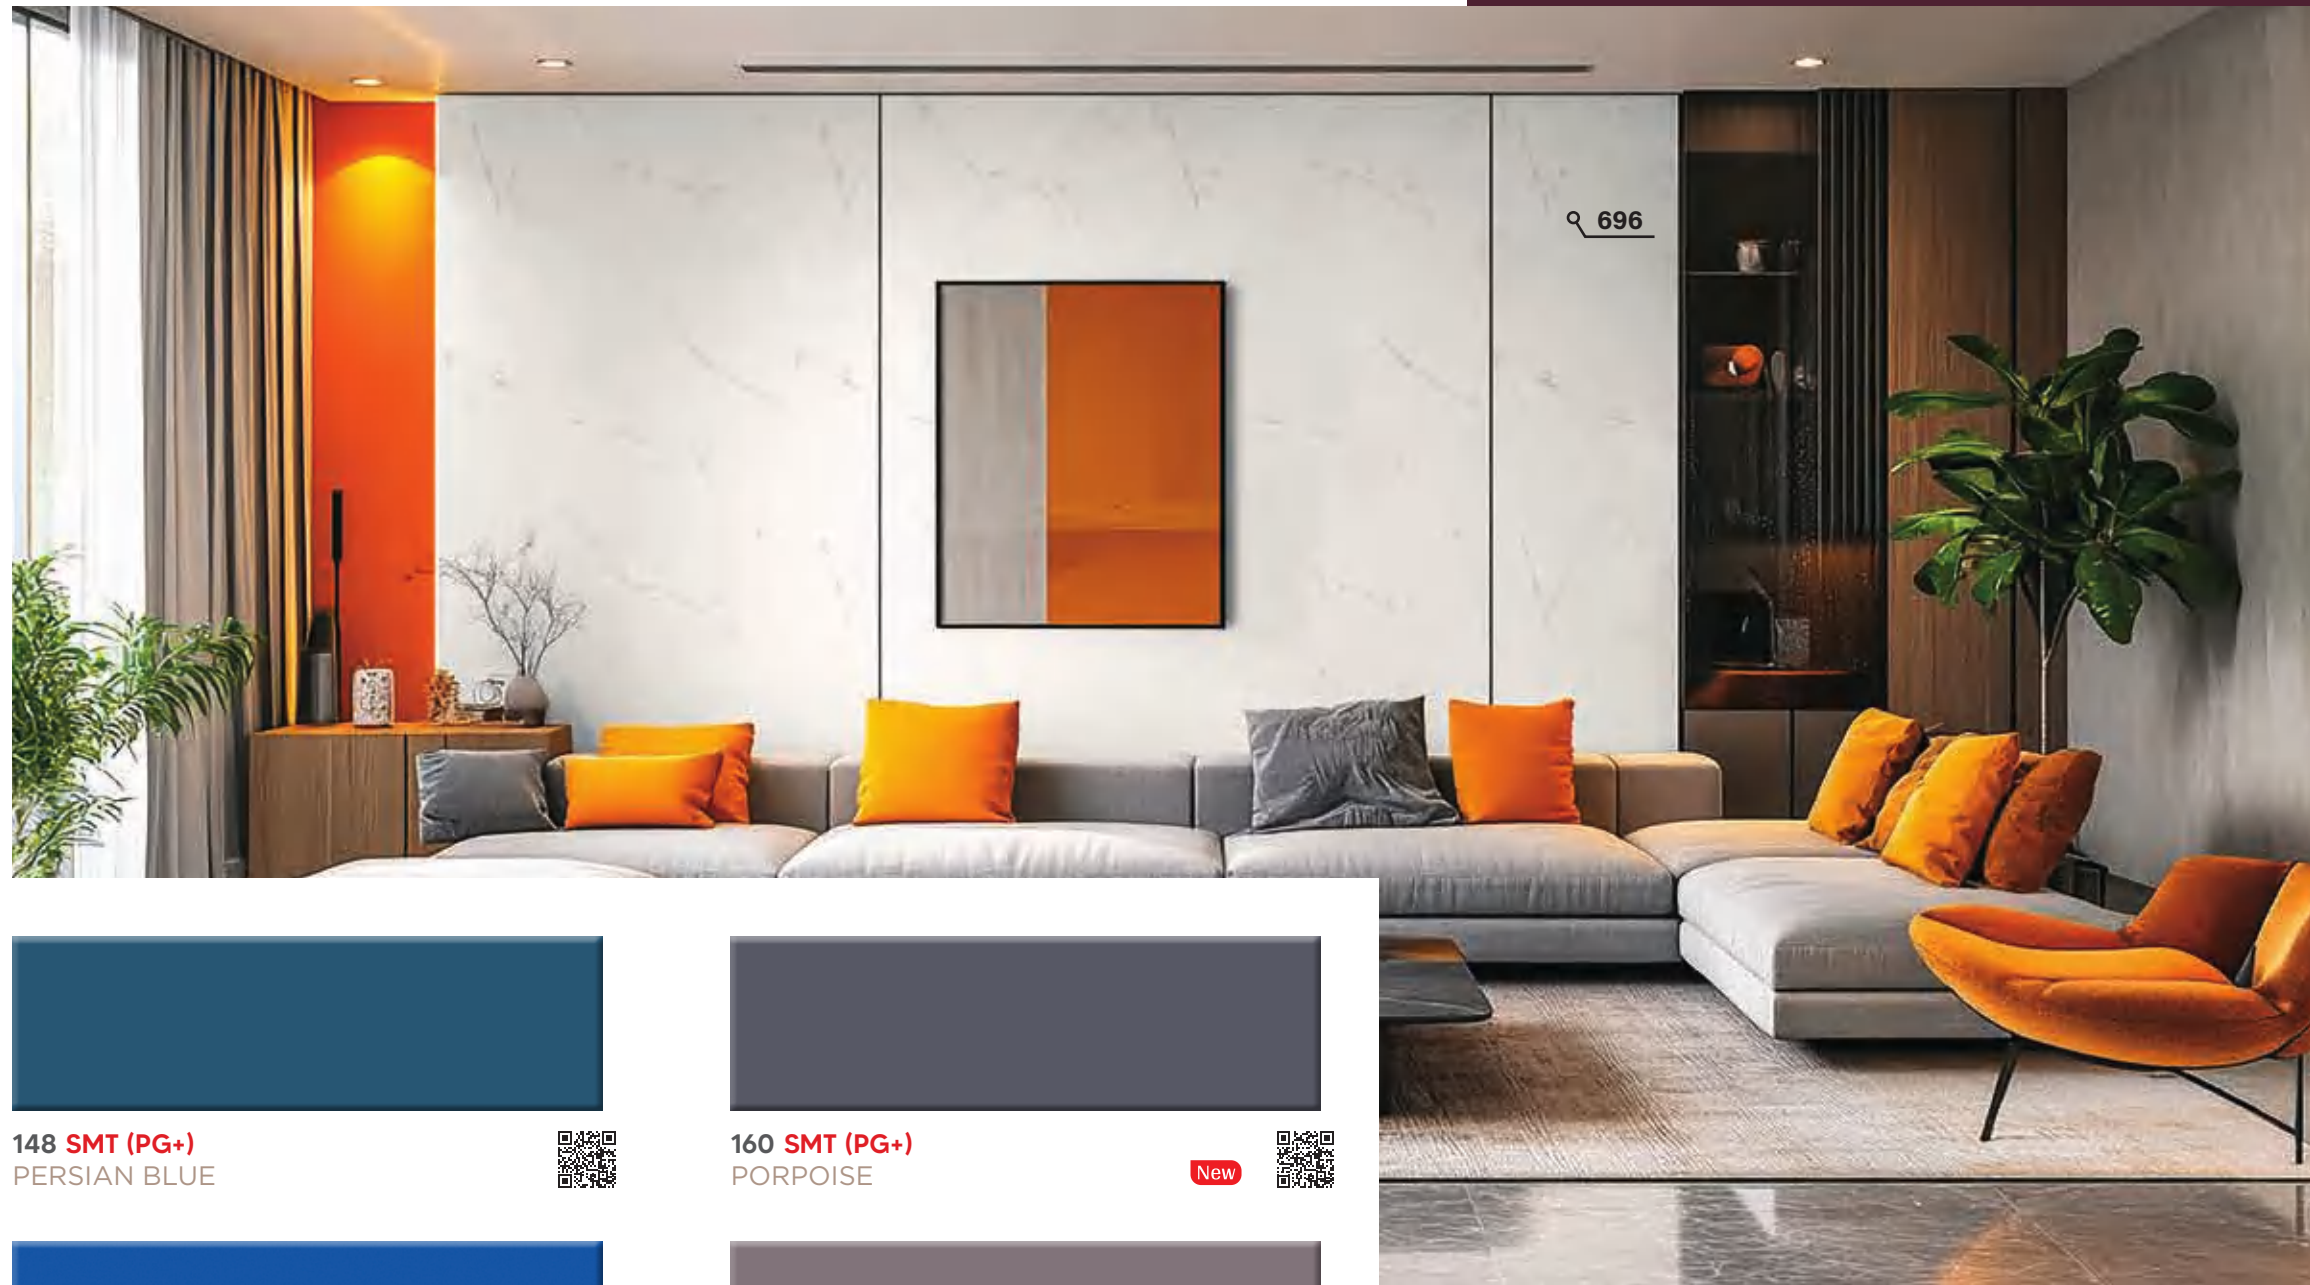

SUPER MATT

Chosen to recreate pieces stemming and dating back to the 60s.

New

New

New

New

New

New

New

New

696 SMR (SPG)
ICE MARBLE

W 1220 MM
H 2440 MM
1.00 MM

W 1220 MM
H 2440 MM
1.00 MM