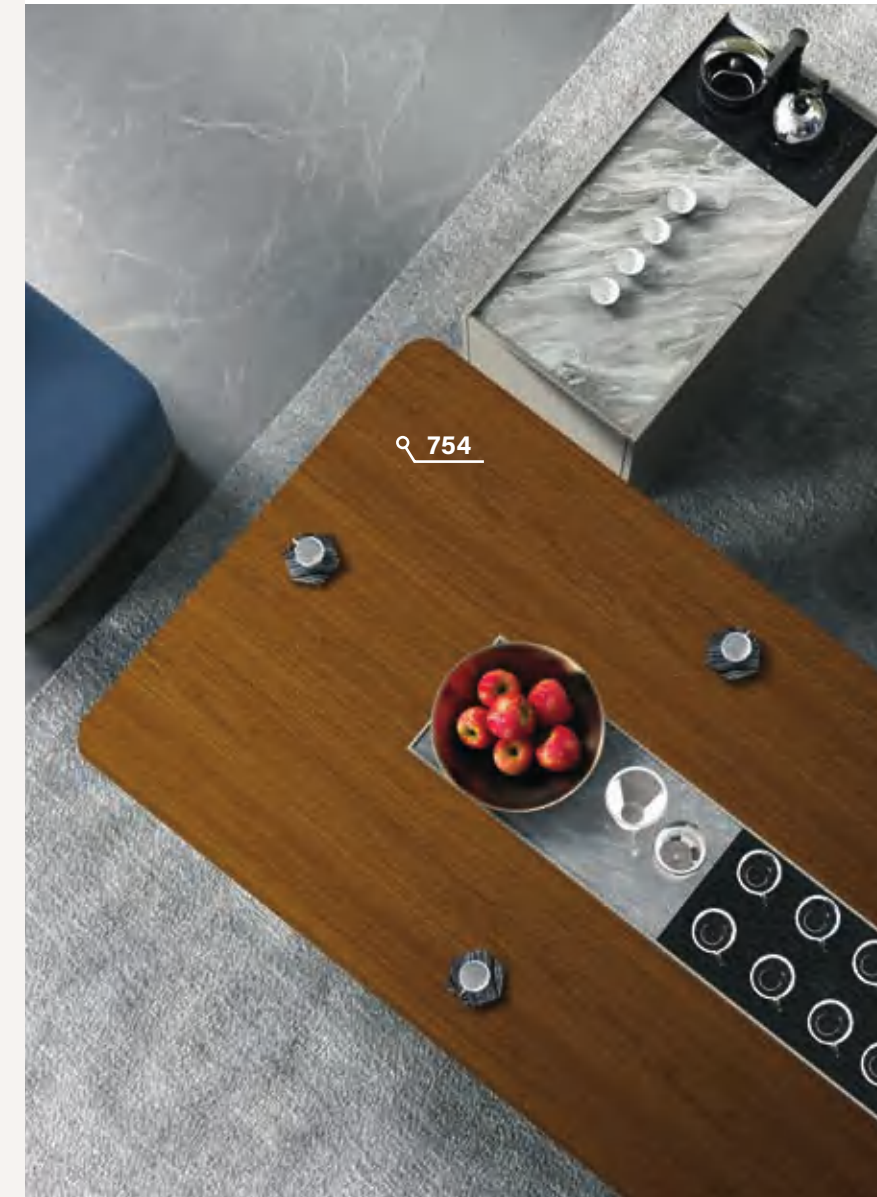

755 WAM (SPG)
WHITE FOREST

W 1220 MM
H 2440 MM
1.00 MM

756 WAM (SPG)
FROM FOREST

W 1220 MM
H 2440 MM
1.00 MM

W 1220 MM
H 2440 MM
1.00 MM

W 1220 MM
H 2440 MM
1.00 MM

W 1220 MM
H 2440 MM
1.00 MM

754 WAM (SPG)
GRAIN STYLE

W 1220 MM
H 2440 MM
1.00 MM